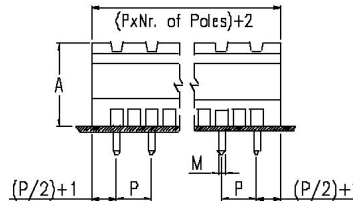

Accessories

- Multiple contact strips 31251

Approvals

CE   us 12A –300V

Dimensions

| | 31051T | 31051H | | 31051T | 31051H |
|---|--------|--------|---|--------|--------|
| A | 12.20 | 12.20 | L | 1.00 | 1.00 |
| C | 8.10 | 8.10 | M | 1.00 | 1.00 |
| D | 4.00 | 1.90 | N | 15.50 | 15.50 |
| G | 4.00 | 4.00 | P | 5.08 | 5.08 |
| H | 22.80 | 22.80 | | | |

Technical data

Versions

Pin spacing
 Rated voltage
 Rated current
 Test voltage
 Insulating class
 Insulating body
 Max. operating temperature
 Flammability classification
 Comparative Tracking Index
 Pins
 Hole diameter of printed boards

with vertical pins
 5.08mm
 250V
 12A
 2.5kV eff, 60s (CEI 23-20)
 Igr C250
 Polyamide 6.6
 125°C (UL 746B)
 V0 (UL 94)
 CTI 400
 CuZn, tinned
 Ø1.5mm

with bent pins
 5.08mm
 250V
 12A
 2.5kV eff, 60s (CEI 23-20)
 Igr C250
 Polyamide 6.6
 125°C (UL 746B)
 V0 (UL 94)
 CTI 400
 CuZn, tinned
 Ø1.5mm