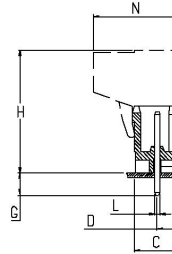

Accessories

- Multiple contact strips 31251

Approvals

CE   us 12A –300V

Dimensions

| | 31051T | 31051H | | 31051T | 31051H |
|---|--------|--------|---|--------|--------|
| A | 12.20 | 12.20 | L | 1.00 | 1.00 |
| C | 8.10 | 8.10 | M | 1.00 | 1.00 |
| D | 4.00 | 1.90 | N | 15.50 | 15.50 |
| G | 4.00 | 4.00 | P | 5.08 | 5.08 |
| H | 22.80 | 22.80 | | | |

Technical data

Versions

Pin spacing
 Rated voltage
 Rated current
 Test voltage
 Insulating class
 Insulating body
 Max. operating temperature
 Flammability classification
 Comparative Tracking Index
 Pins
 Hole diameter of printed boards

with vertical pins
 5.08mm
 250V
 12A
 2.5kV eff, 60s (CEI 23-20)
 Igr C250
 Polyamide 6.6
 125°C (UL 746B)
 V0 (UL 94)
 CTI 400
 CuZn, tinned
 Ø1.5mm

with bent pins
 5.08mm
 250V
 12A
 2.5kV eff, 60s (CEI 23-20)
 Igr C250
 Polyamide 6.6
 125°C (UL 746B)
 V0 (UL 94)
 CTI 400
 CuZn, tinned
 Ø1.5mm

Article No.

| | |
|--------------|----|
| Pole numbers | 2 |
| | 3 |
| | 4 |
| | 5 |
| | 6 |
| | 7 |
| | 8 |
| | 9 |
| | 10 |
| | 11 |
| | 12 |

| |
|--------------------|
| 31051T/102W |
| 31051T/103W |
| 31051T/104W |
| 31051T/105W |
| 31051T/106W |
| 31051T/107W |
| 31051T/108W |
| 31051T/109W |
| 31051T/110W |
| 31051T/111W |
| 31051T/112W |