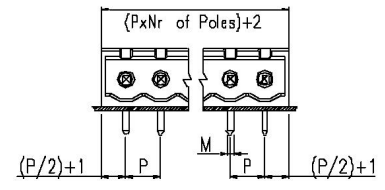

Accessories

- Multiple contact strips 31251

Approvals

CE   us 12A –300V

Dimensions

| | 31051T | 31051H | | 31051T | 31051H |
|---|--------|--------|---|--------|--------|
| A | 12.20 | 12.20 | L | 1.00 | 1.00 |
| C | 8.10 | 8.10 | M | 1.00 | 1.00 |
| D | 4.00 | 1.90 | N | 15.50 | 15.50 |
| G | 4.00 | 4.00 | P | 5.08 | 5.08 |
| H | 22.80 | 22.80 | | | |

Technical data

Versions

Pin spacing
 Rated voltage
 Rated current
 Test voltage
 Insulating class
 Insulating body
 Max. operating temperature
 Flammability classification
 Comparative Tracking Index
 Pins
 Hole diameter of printed boards

with vertical pins
 5.08mm
 250V
 12A
 2.5kV eff, 60s (CEI 23-20)
 Igr C250
 Polyamide 6.6
 125°C (UL 746B)
 V0 (UL 94)
 CTI 400
 CuZn, tinned
 Ø1.5mm

with bent pins
 5.08mm
 250V
 12A
 2.5kV eff, 60s (CEI 23-20)
 Igr C250
 Polyamide 6.6
 125°C (UL 746B)
 V0 (UL 94)
 CTI 400
 CuZn, tinned
 Ø1.5mm