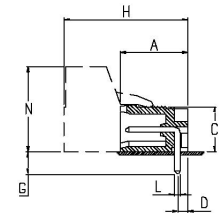

Woertz AG
 Hofackerstrasse 47
 P.O. Box 948
 CH-4132 Muttenz
 Tel. ++ 41 61/ 466 33 33
 Fax ++ 41 61/ 466 33 31
 E-mail elektronik@woertz.ch
 Internet www.woertz.ch

Pin spacing 5.08mm

Properties

- Number of poles: 2 up to 12 (up to 24 on request)
- With vertical or bent pins
- Brand labelling or marking by means of adhesive labels
- Standard color: turquoise (matches with the bases for printed circuit boards Woertz)
- Other colors on request

Accessories

- Multiple contact strips 31251

Approvals

CE   us 12A –300V

Dimensions

| | 31051T | 31051H | | 31051T | 31051H |
|---|--------|--------|---|--------|--------|
| A | 12.20 | 12.20 | L | 1.00 | 1.00 |
| C | 8.10 | 8.10 | M | 1.00 | 1.00 |
| D | 4.00 | 1.90 | N | 15.50 | 15.50 |
| G | 4.00 | 4.00 | P | 5.08 | 5.08 |
| H | 22.80 | 22.80 | | | |

with vertical pins
 5.08mm
 250V
 12A
 2.5kV eff, 60s (CEI 23-20)
 Igr C250
 Polyamide 6.6
 125°C (UL 746B)
 V0 (UL 94)
 CTI 400
 CuZn, tinned
 Ø1.5mm

with bent pins
 5.08mm
 250V
 12A
 2.5kV eff, 60s (CEI 23-20)
 Igr C250
 Polyamide 6.6
 125°C (UL 746B)
 V0 (UL 94)
 CTI 400
 CuZn, tinned
 Ø1.5mm