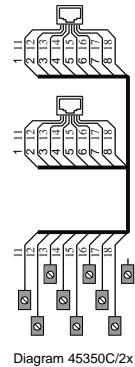

Accessories

- 45294/20 labels type 10x20mm
- 45294/30 labels type 10x30mm
- 30276 base for clipping on to rail EN 50035-G32
- 30269 base for screwing on

Technical data

Versions

Type of plug
 Number of poles
 Max. voltage
 Continuous current
 Operating temperature
 Nominal cross-section of terminals
 Dimensions

1 plug

25x83x67mm

4 plugs

FCC
 8 poles (RJ45)
 125VAC
 max. 1.5A
 -40°C to +60°C
 2.5mm²
 70x83x67mm

8 plugs

130x83x67mm

Art. No.

With 1 plug type RJ45 per channel
 With 2 plugs type RJ45 per channel