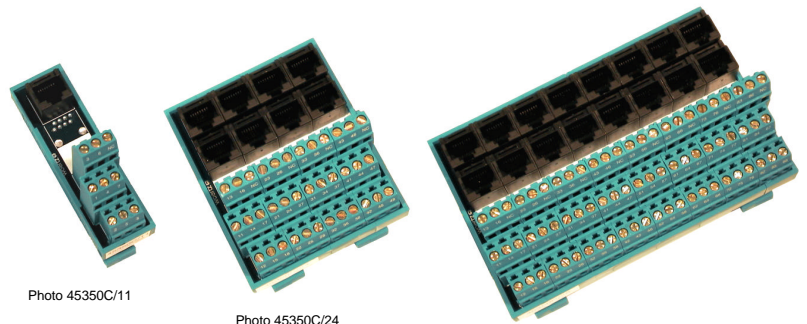

Woertz AG
 Hofackerstrasse 47
 P.O. Box 948
 CH-4132 Muttenz
 Phone +41 61 466 33 33
 Fax +41 61 466 37 53
 E-mail info@woertz.ch
 Internet www.woertz.ch

Properties

- Interface to type RJ45
- With audible plugging of connectors
- Versions with 1, 4 or 8 prises
- With an only plug or two parallel plugs
- Marking area provided for each plug
- Small-dimensioned thanks to three-step terminals
- Designation of terminals printed in white

Accessories

- 45294/20 labels type 10x20mm
- 45294/30 labels type 10x30mm
- 30276 base for clipping on to rail EN 50035-G32
- 30269 base for screwing on

Technical data

Versions

Type of plug
 Number of poles
 Max. voltage
 Continuous current
 Operating temperature
 Nominal cross-section of terminals
 Dimensions

1 plug

25x83x67mm

4 plugs

FCC
 8 poles (RJ45)
 125VAC
 max. 1.5A
 -40°C to +60°C
 2.5mm²
 70x83x67mm

8 plugs

130x83x67mm

Art. No.

With 1 plug type RJ45 per channel
 With 2 plugs type RJ45 per channel