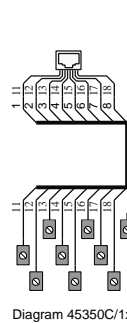

Accessories

- 45294/20 labels type 10x20mm
- 45294/30 labels type 10x30mm
- 30276 base for clipping on to rail EN 50035-G32
- 30269 base for screwing on

Technical data

Versions

Type of plug
 Number of poles
 Max. voltage
 Continuous current
 Operating temperature
 Nominal cross-section of terminals
 Dimensions

1 plug

25x83x67mm

4 plugs

FCC
 8 poles (RJ45)
 125VAC
 max. 1.5A
 -40°C to +60°C
 2.5mm²
 70x83x67mm

8 plugs

130x83x67mm

Art. No.

With 1 plug type RJ45 per channel
 With 2 plugs type RJ45 per channel